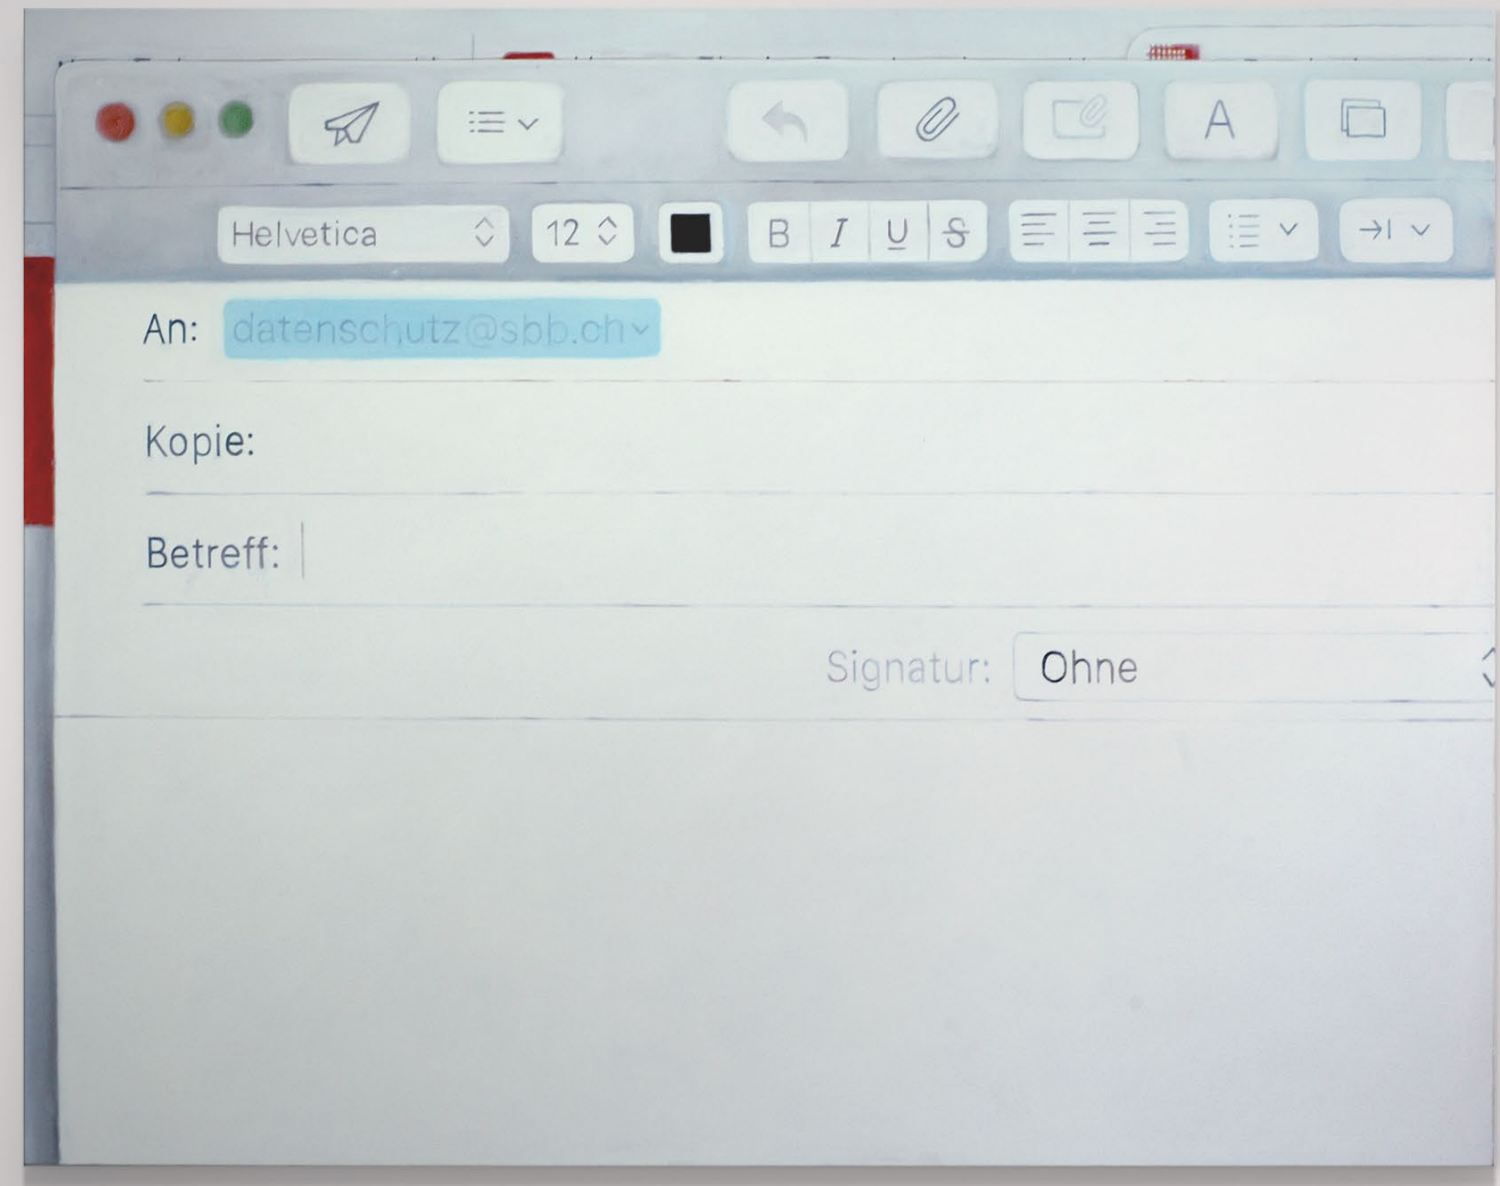

slip

Beleg, Rutsch, Zettel, Ausrutscher, Verschiebung, Bezug

*WhatsApp Misscall*, 2020  
Oil on canvas  
50 x 160 cm

Installation view

Serie Screenshots  
2020

Screenshot einer E-Mail-Adresse, 2020  
Oil on canvas  
180 x 230 cm