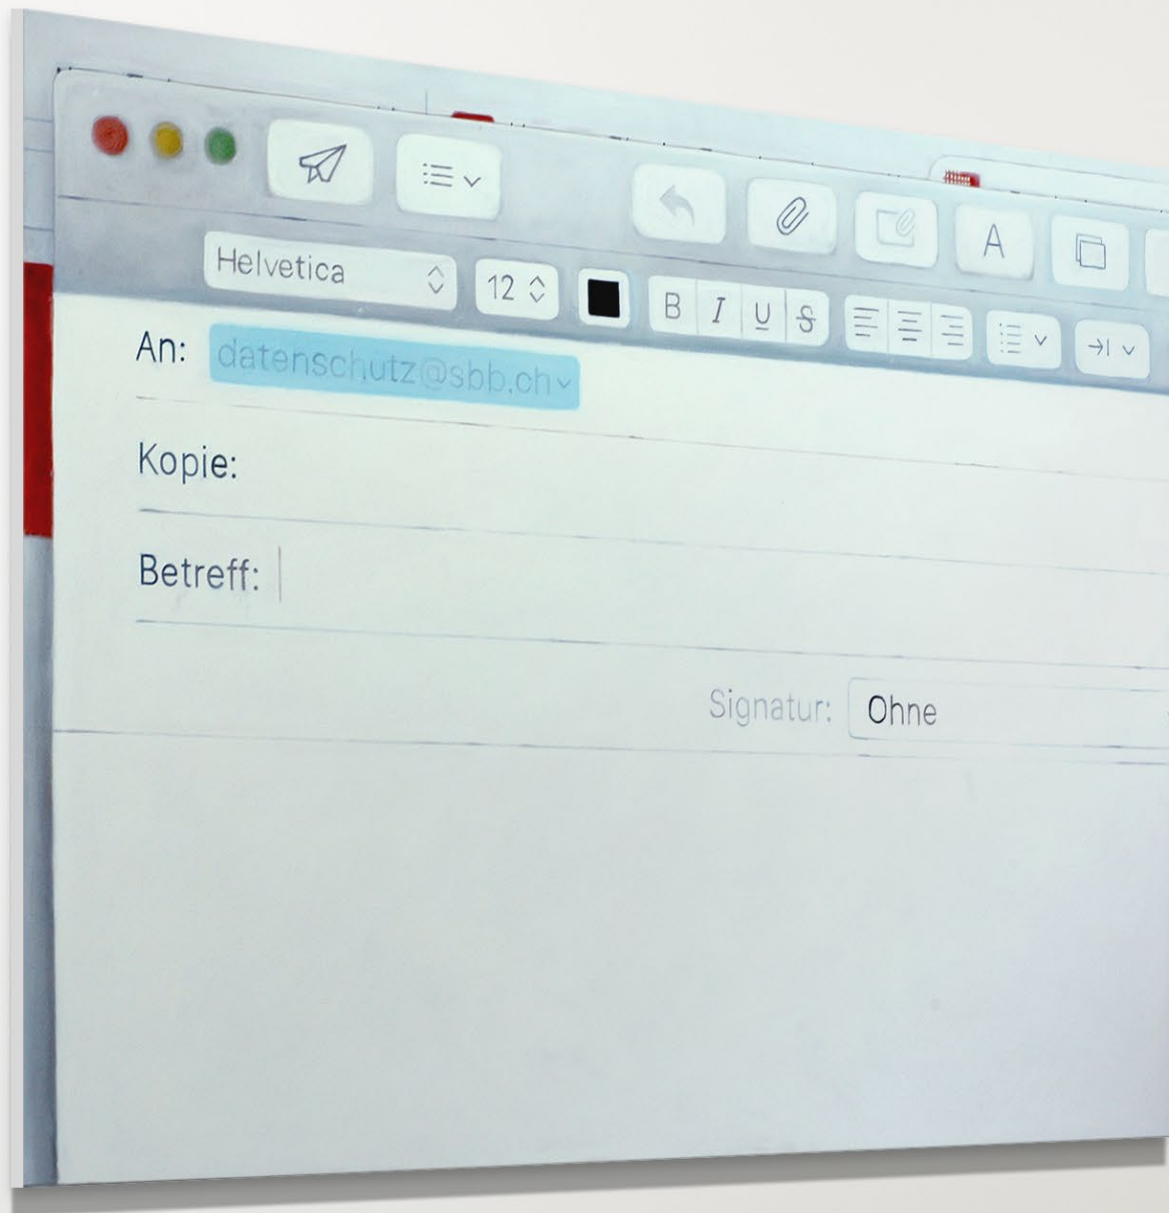

slip

Beleg, Rutsch, Zettel, Ausrutscher, Verschiebung, Bezug

*WhatsApp Misscall*, 2020  
Oil on canvas  
50 x 160 cm

Installation view

Serie Screenshots  
2020

Screenshot einer E-Mail-Adresse, 2020  
Oil on canvas  
180 x 230 cm