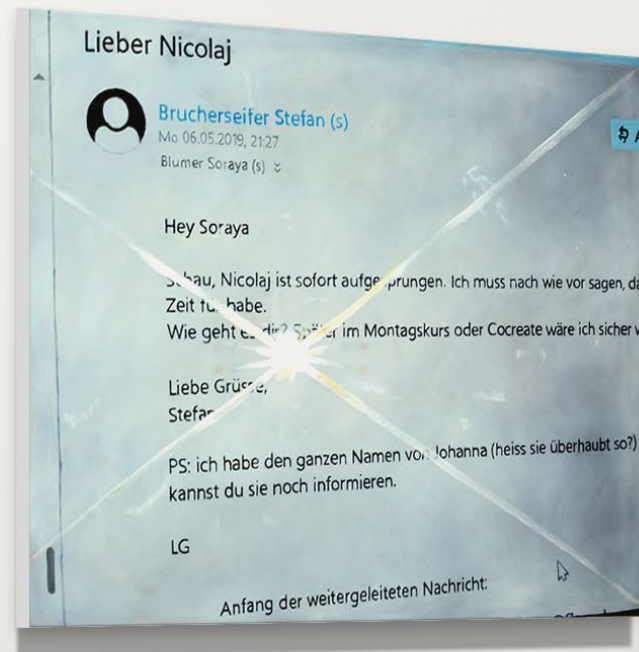

Installation view

Serie Warna Soraya
2020