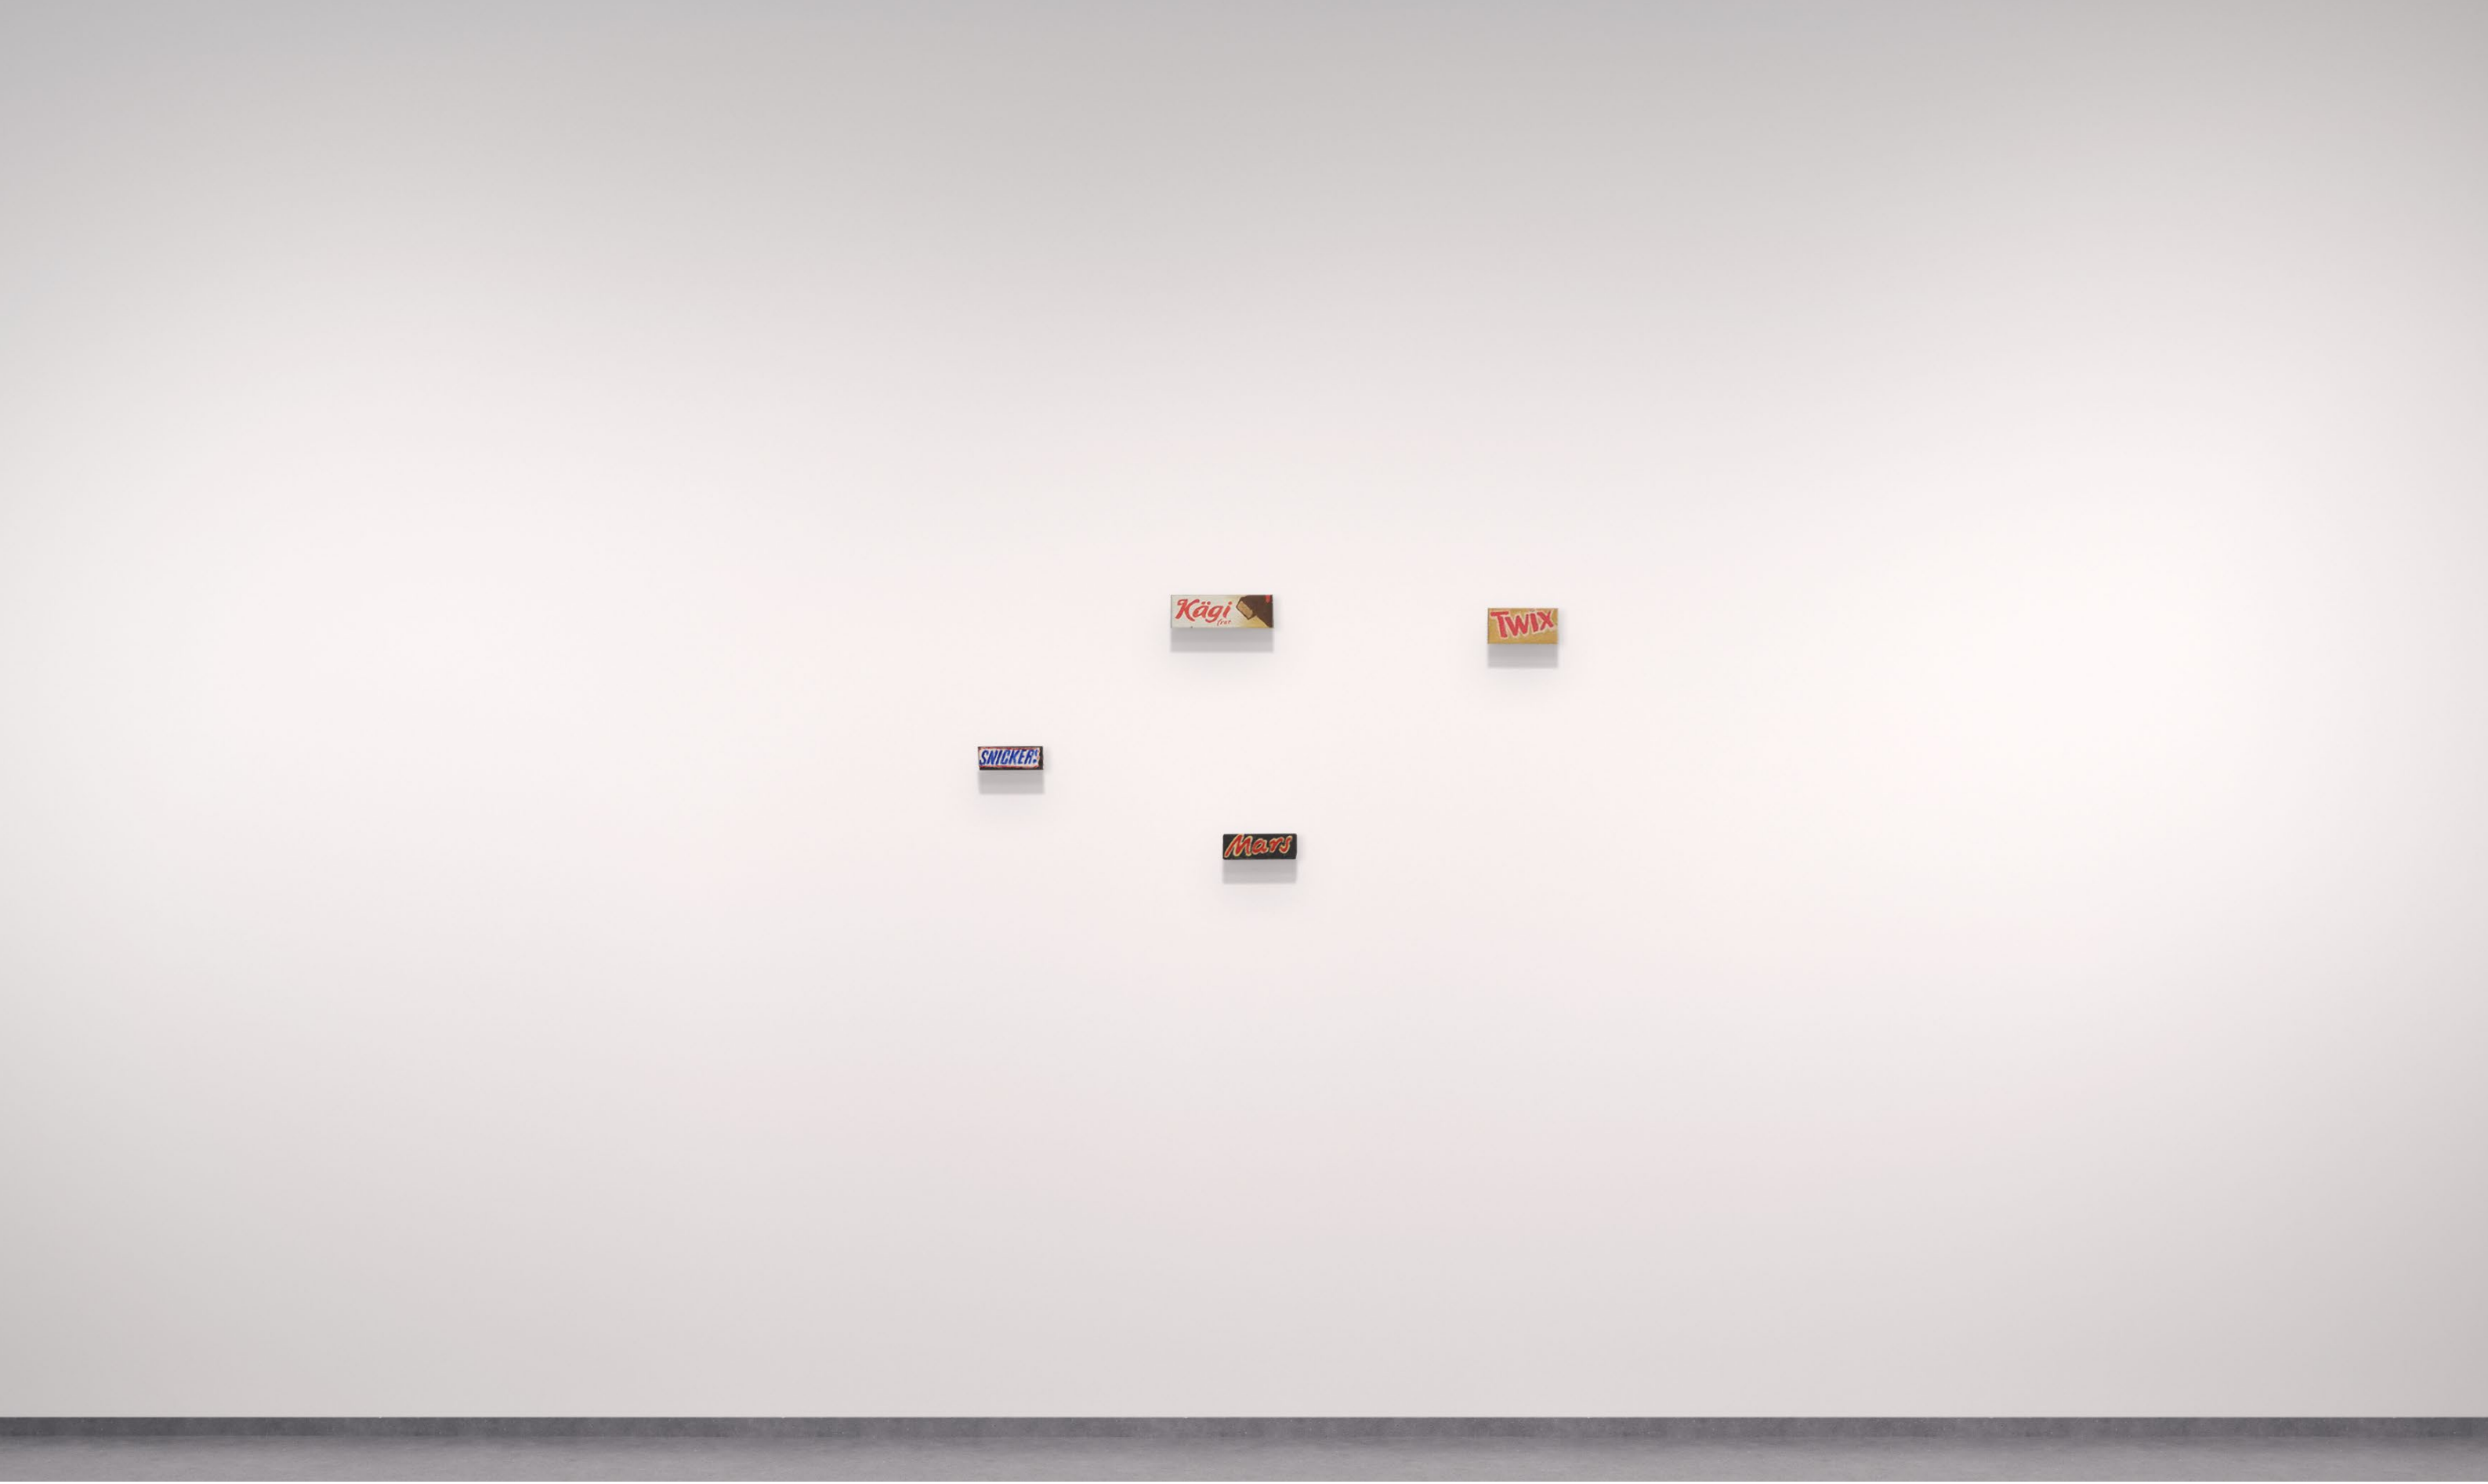

Pizzabox II, 2022  
Oil on canvas  
33 x 33 x 4 cm

Privat Collection Switzerland

Exhibition view

«Pizzabox II» at Ararat Take Away, Zurich  
September 8, 2022

Installation view

*Serie Tiny Paintings*  
2021