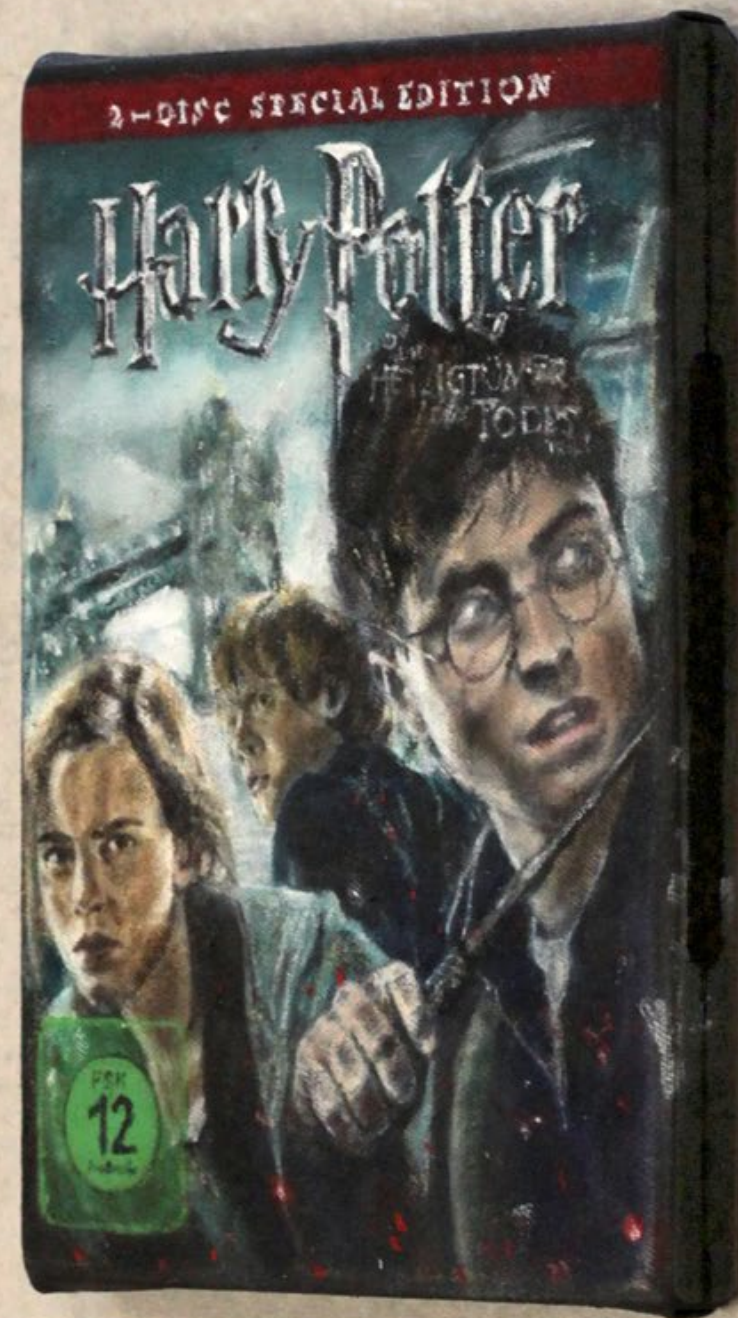

Serie Harry Potter DVD Cover 1-8  
2024

Harry Potter DVD Cover 1, 2024  
Oil on canvas  
18.5 x 13.5 cm

Harry Potter DVD Cover 3, 2024  
Oil on canvas  
18.5 x 13.5 cm

Harry Potter DVD Cover 7, 2024  
Oil on canvas  
18.5 x 13.5 cm