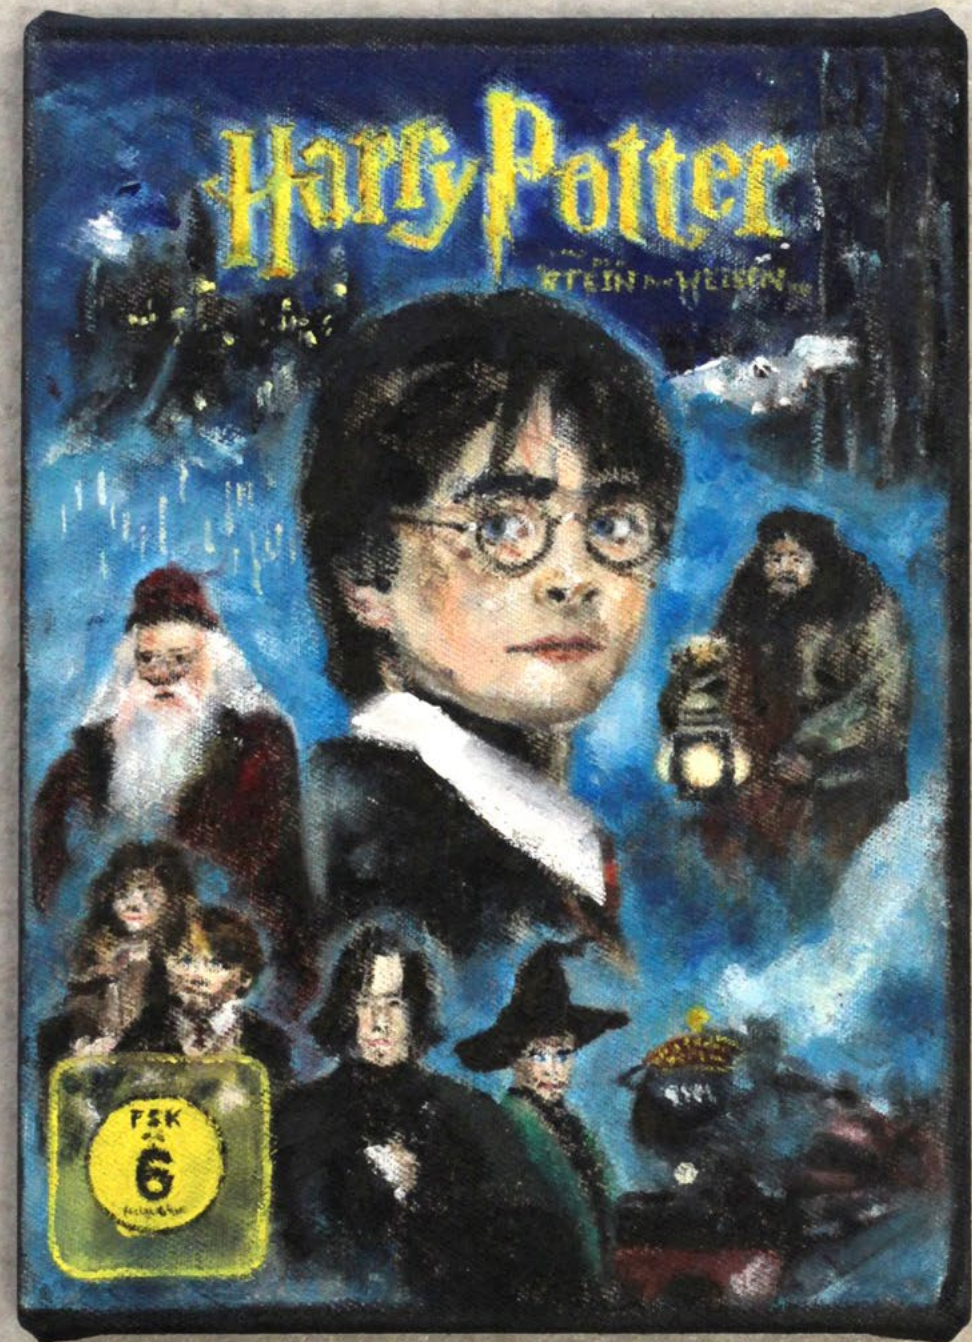

Harry Potter DVD Cover 1, 2024
Oil on canvas
18.5 x 13.5 cm