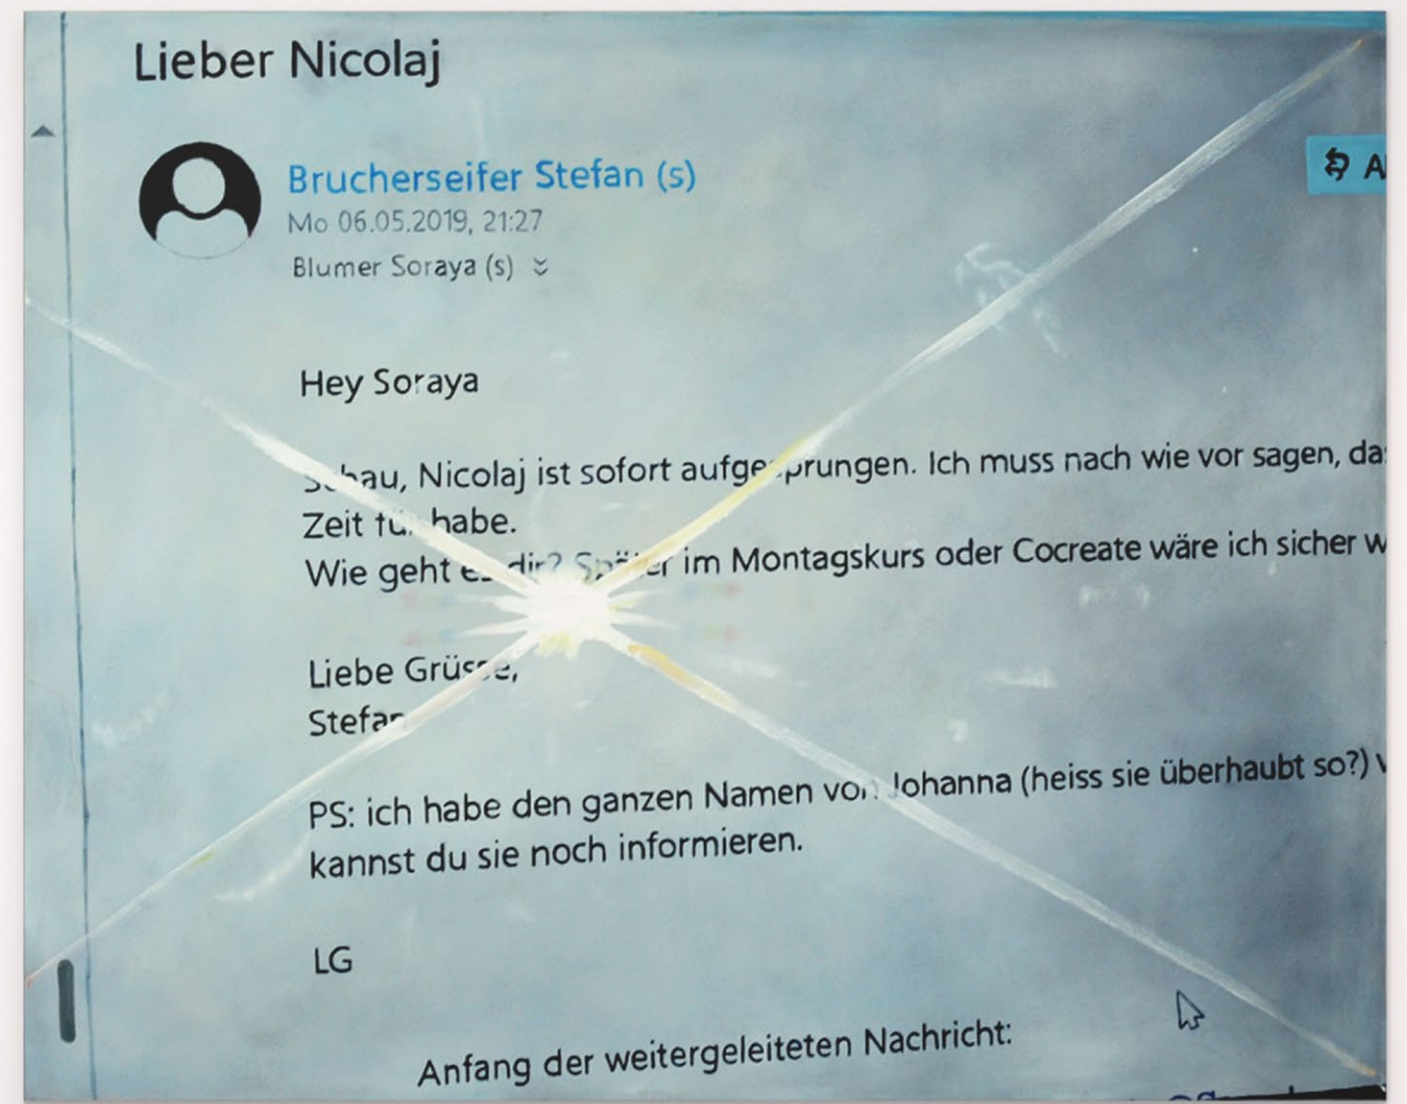

Soraya's Foto einer E-Mail, 2020
Oil on canvas
80 x 100 cm